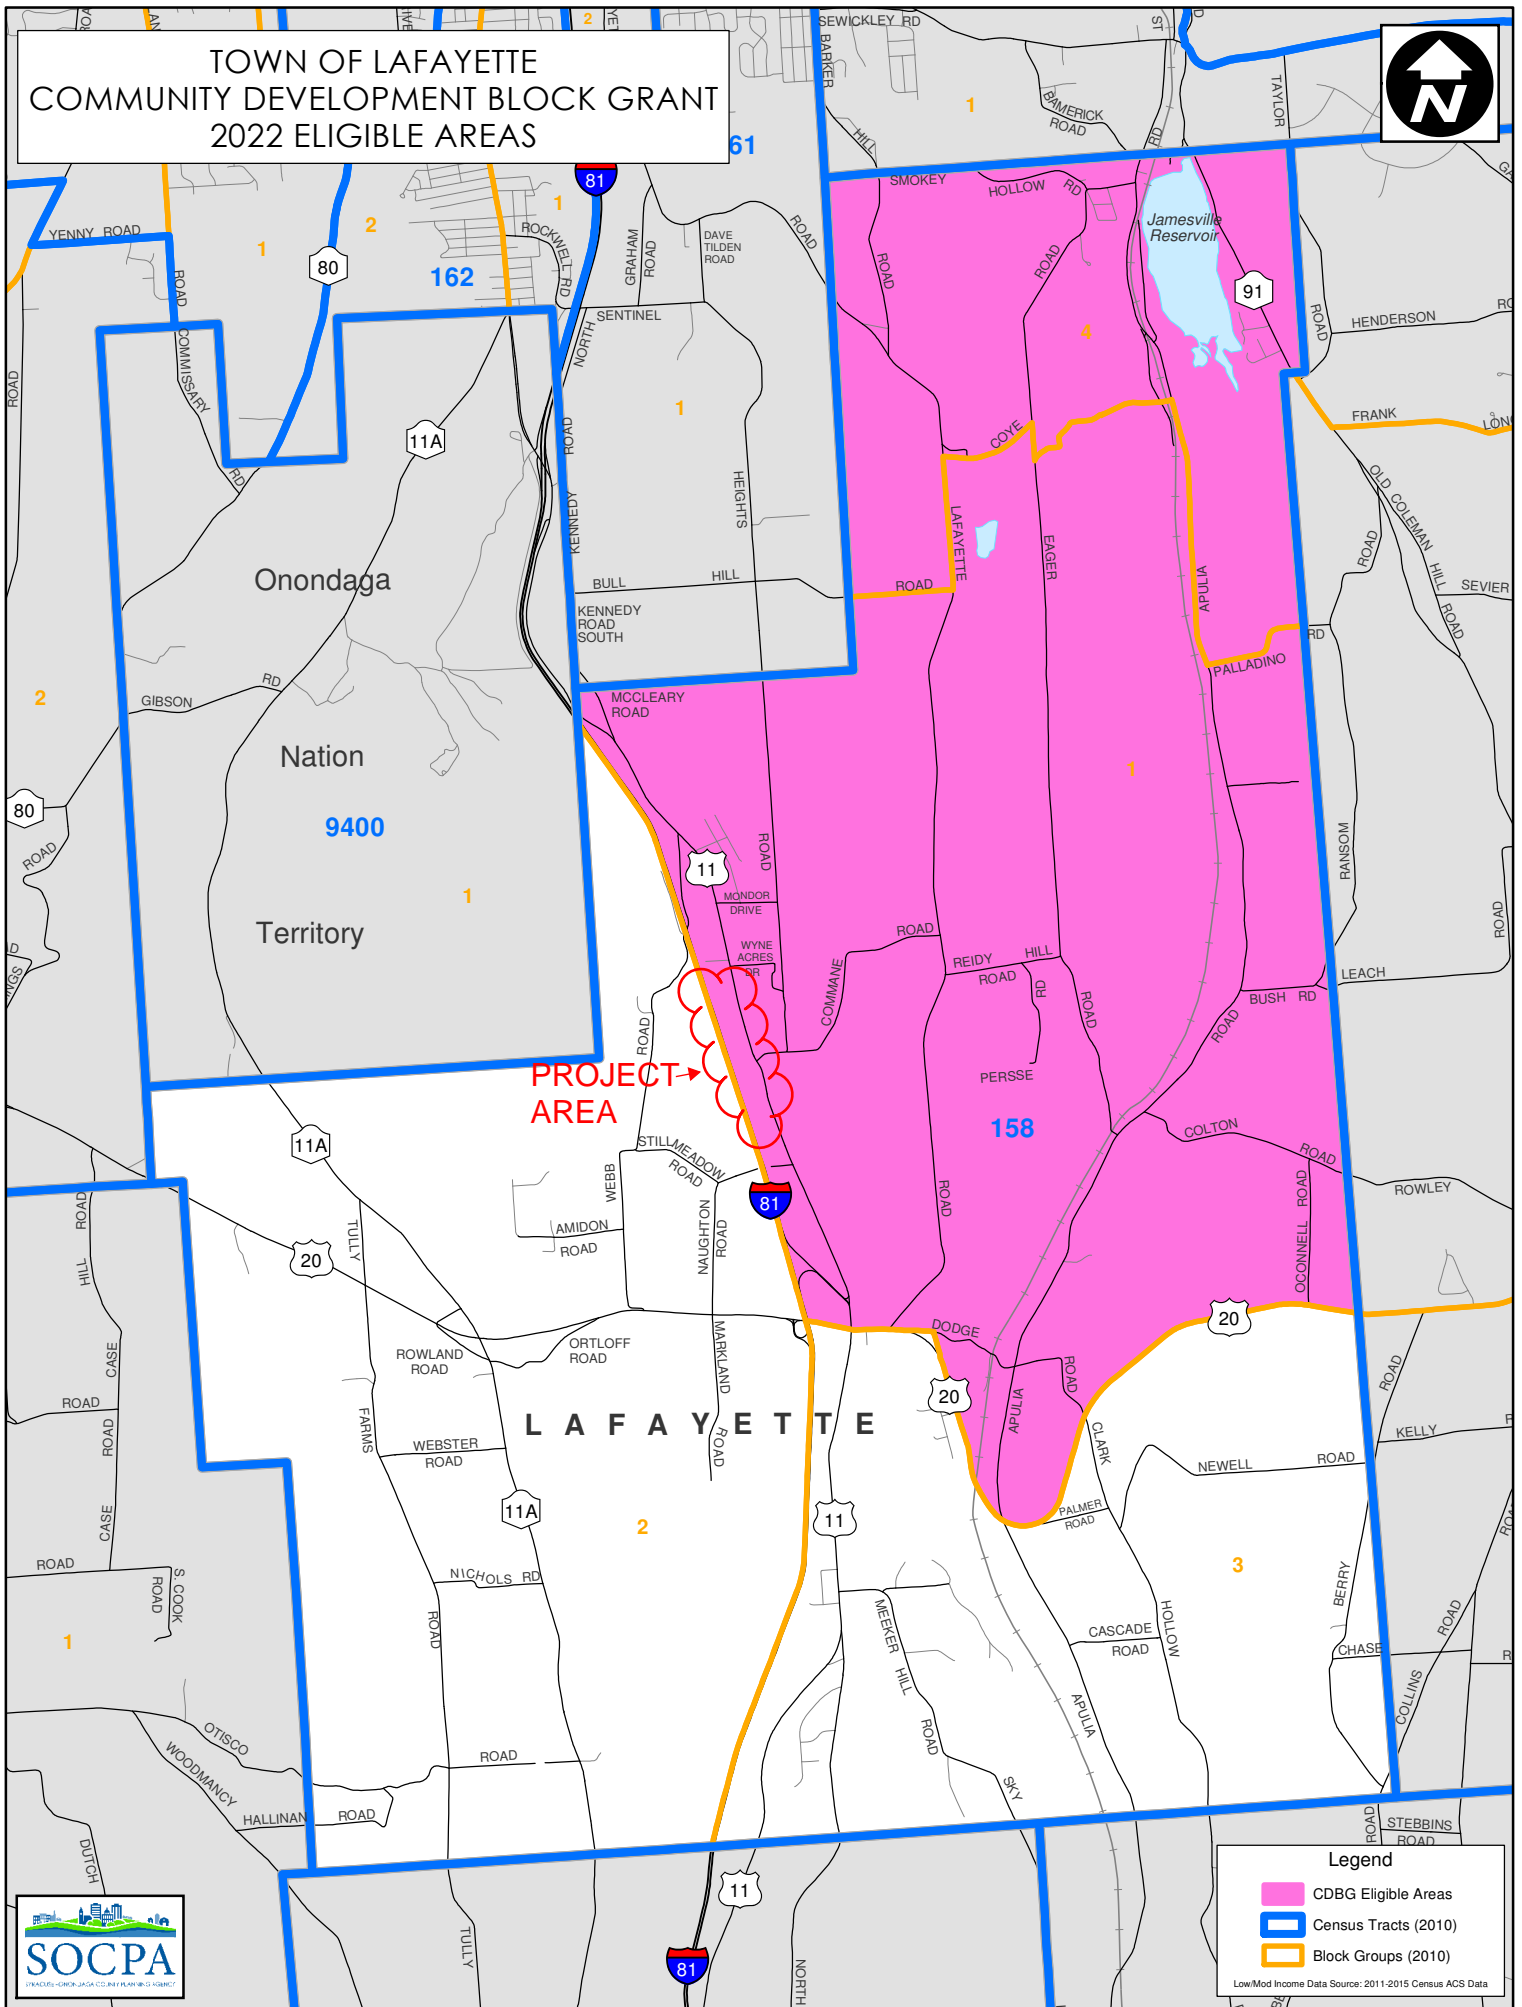

# TOWN OF LAFAYETTE COMMUNITY DEVELOPMENT BLOCK GRANT 2022 ELIGIBLE AREAS

**PROJECT AREA**

**Legend**

- CDBG Eligible Areas
- Census Tracts (2010)
- Block Groups (2010)

Low/Mod Income Data Source: 2011-2015 Census ACS Data